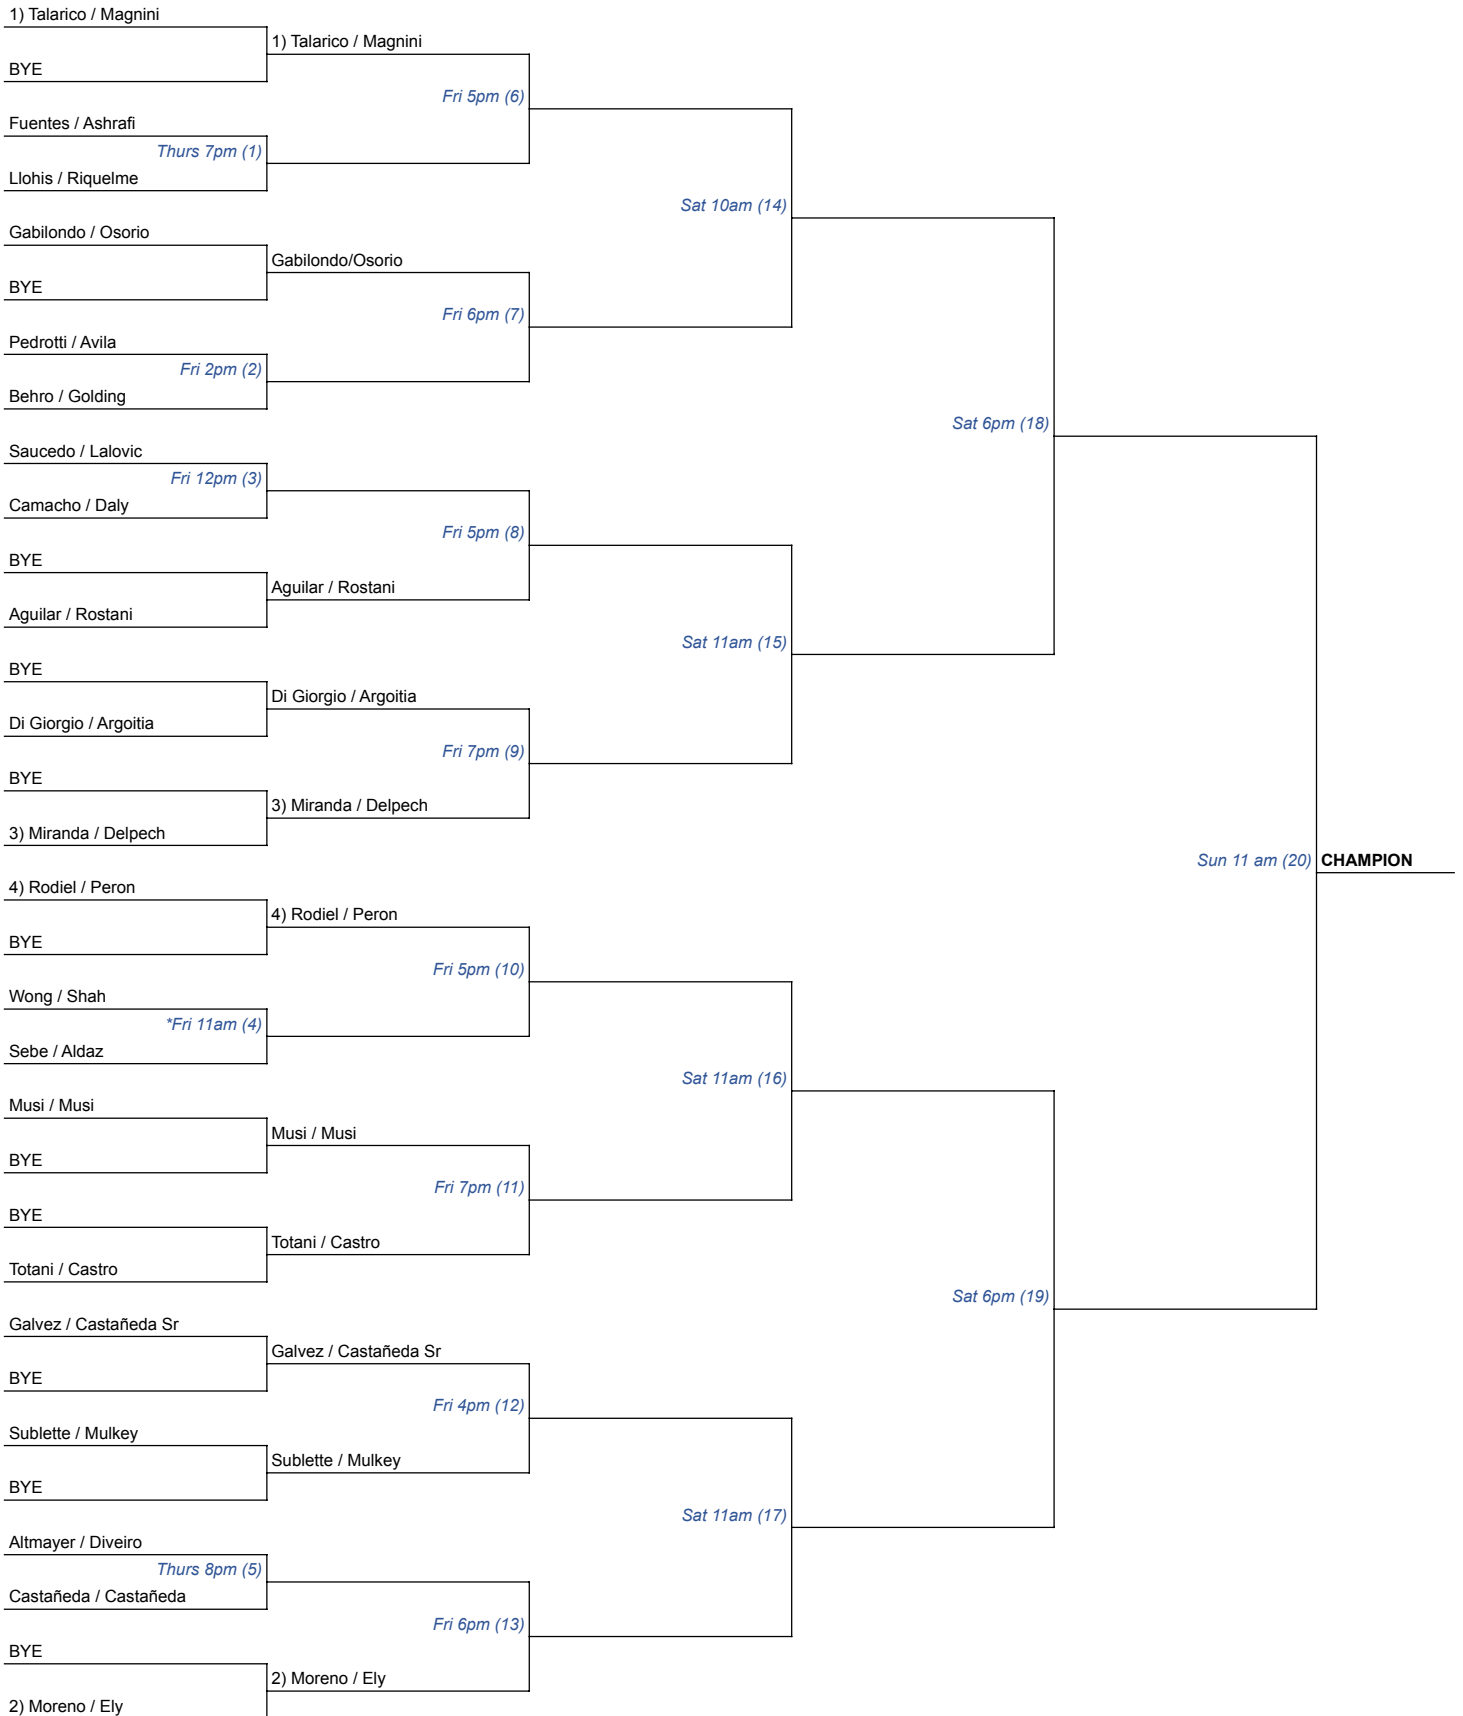

ADVANCED

Round of 32

Round of 16

Quarterfinals

Semifinal

Final

**CONSOLATION ADVANCED**

Loser 1

*Sat 2pm (21)*

Loser 6 (if team with bye loses)

*Sat 5pm (26)*

Loser 2

*Sat 4pm (22)*

Loser 7 (if team with bye loses)

*Sun 12p (30)*

Loser 3

*Sat 4pm (23)*

Loser 8 (if team with bye loses)

*Sat 7pm (27)*

Loser 9

*Sun 2pm (32)*

Loser 4

*Sat 5pm (24)*

Loser 10 (if team with bye loses)