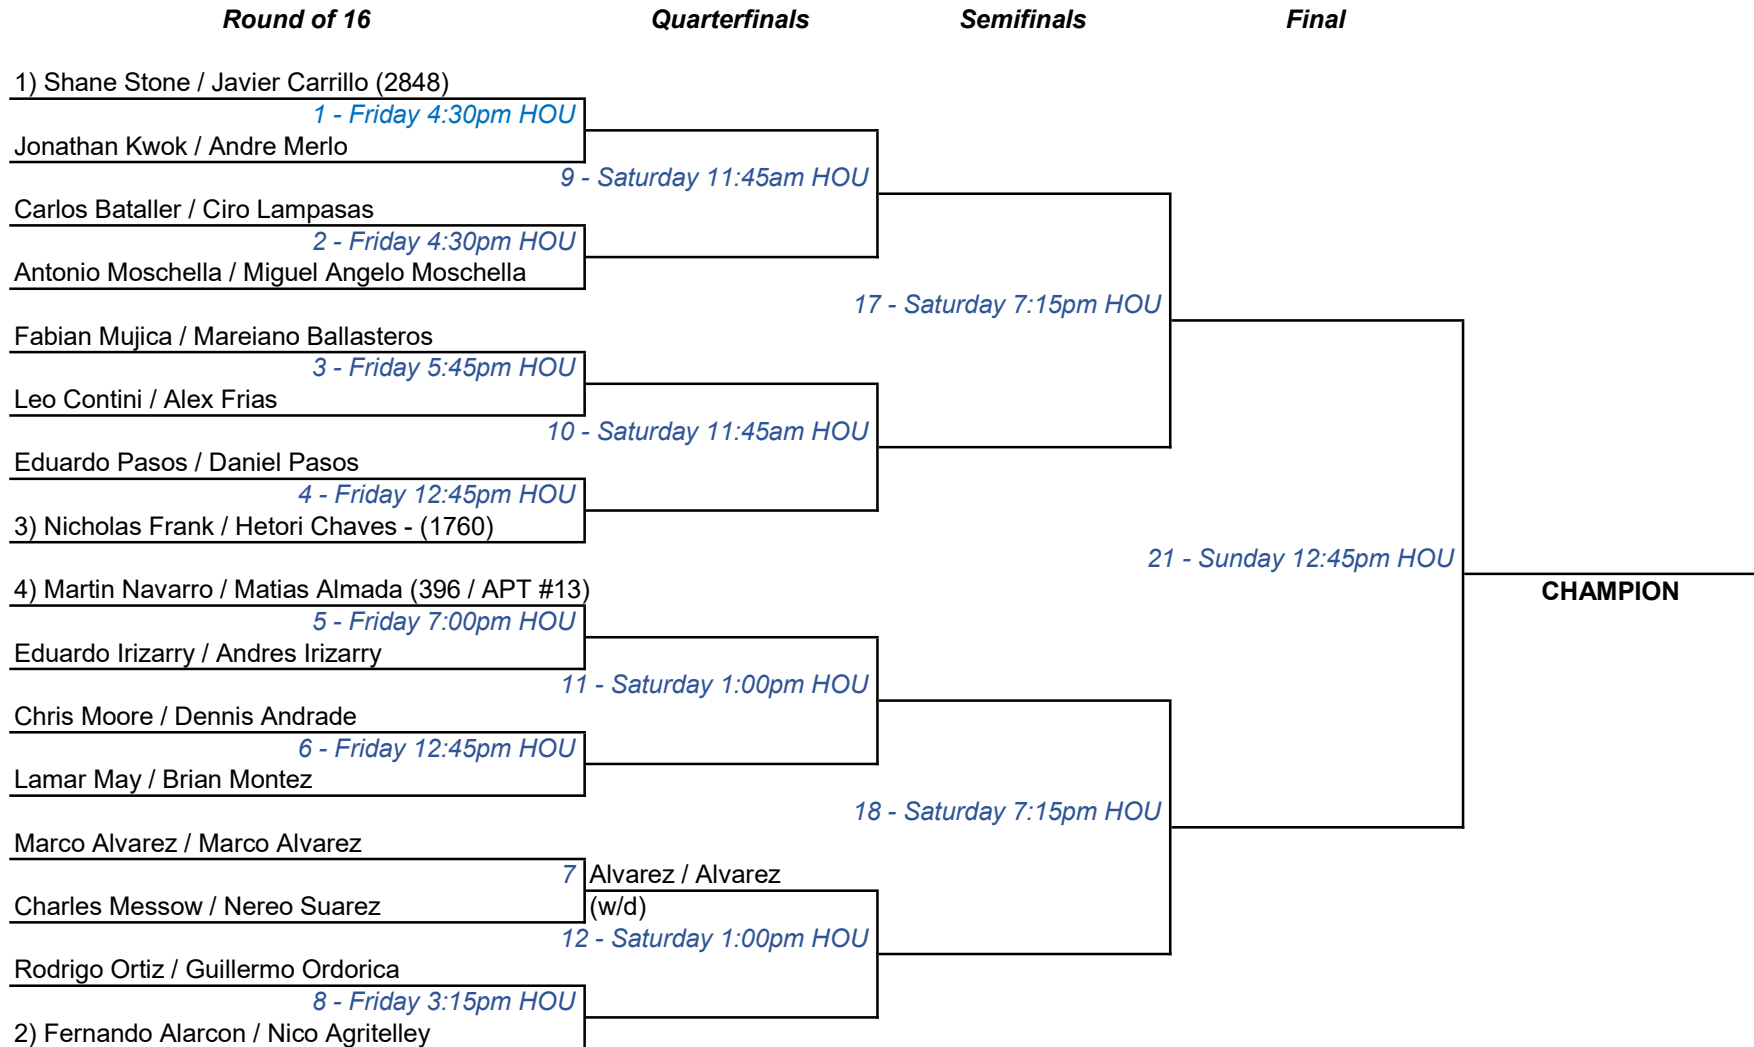

MENS COMPETITION MAIN DRAW

MENS COMPETITION CONSOLATION